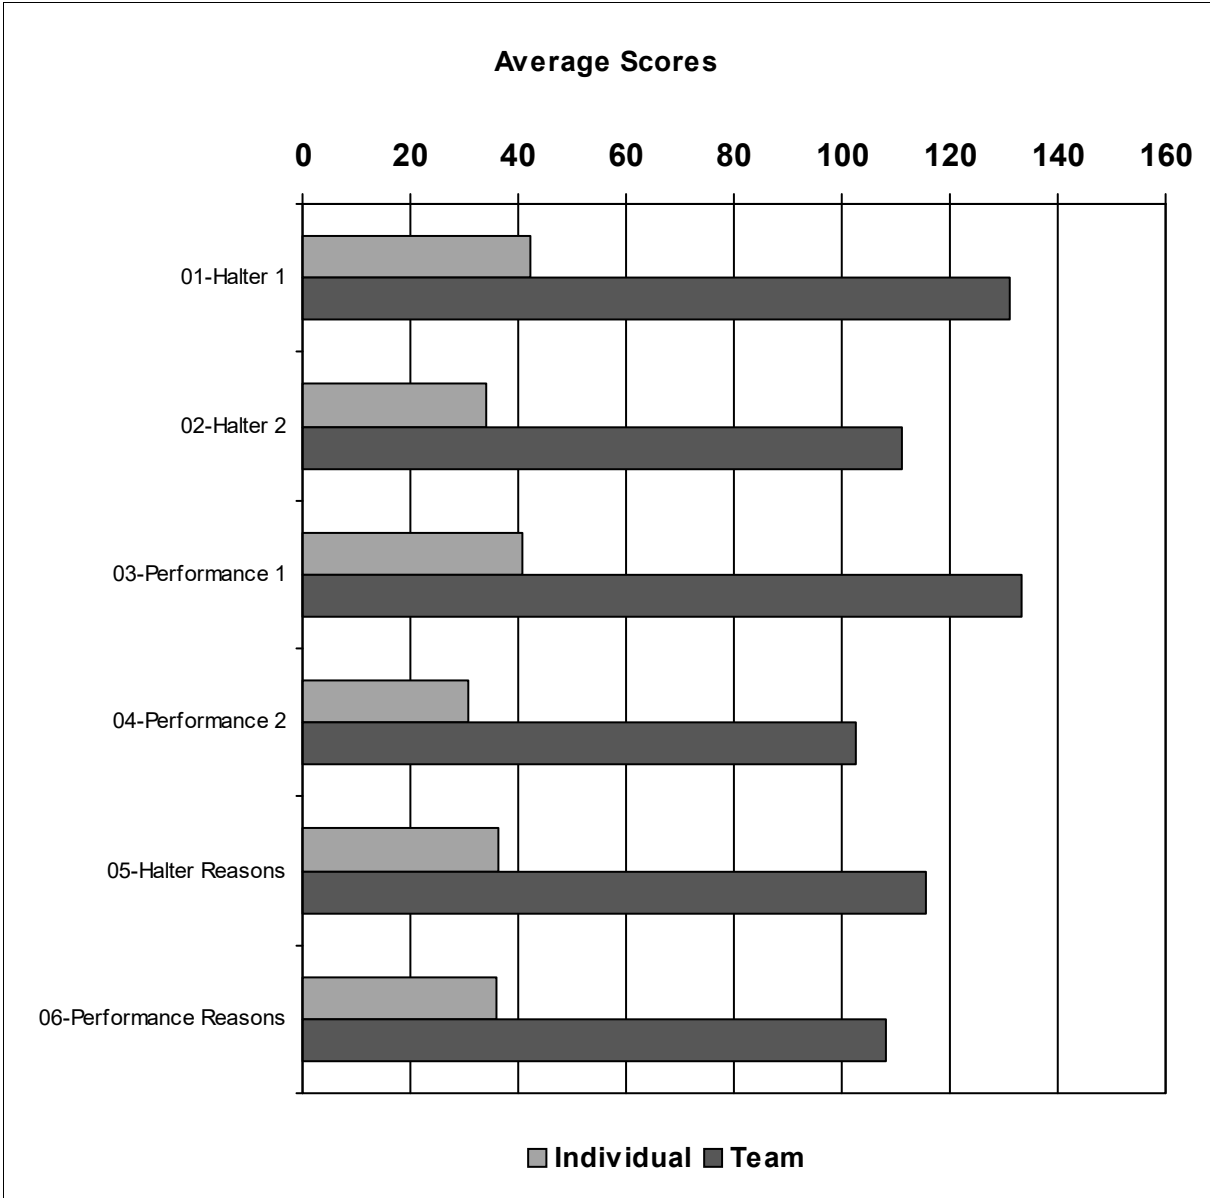

*Expected Range is one SD above and below the average

Team Results

	Halter 1	Halter 2	Performance 1	Performance 2	Halter Reasons	Performance Reasons	Tie	Total	Place
Coronado 4H	125	134	142	140	115	128	243	784	1
Highland FFA	133	110	135	82	100	103	203	663	5
Mingus Union FFA 1	126	108	115	94	126	114	240	683	3
Mingus Union FFA 2	138	111	133	87	111	88	199	668	4
Pima FFA	133	93	142	110	126	108	234	712	2

Ties Broken by Reasons

Class	Max Score	Official	Cut 1	Cut 2	Cut 3
01 Halter 1	50	1432	2	5	5
02 Halter 2	50	2341	3	4	5
03 Performance 1	50	2143	4	2	5
04 Performance 2	50	3241	2	5	4
05 Halter Reasons	50	-	-	-	-
06 Performance Reasons	50	-	-	-	-