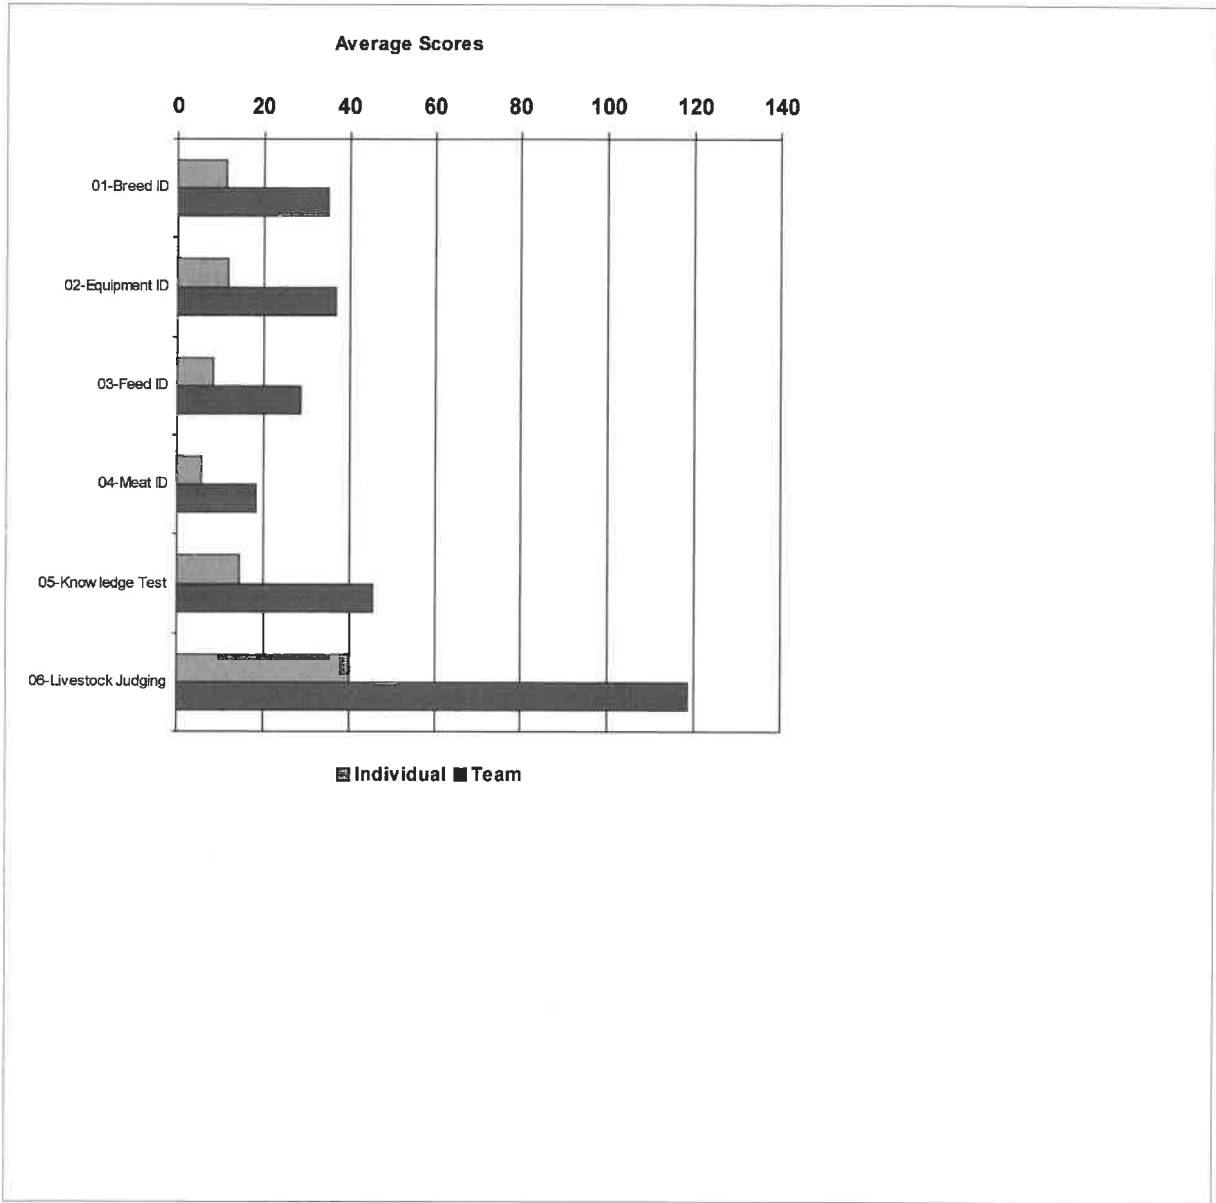

*Expected Range is one SD above and below the average

2024 Arizona National Livestock Show
Livestock Skillathon - Senior
Sr, AZ4H,

High Individuals

Placing	Total	Name / Team
1	340	Vallie Yancey / Partners Posse
2	340	Cooper Sanchez / Wyoming 4H
3	324	Blair Sanchez / Wyoming 4H
4	287	Corbin Winkle / The Best Team
5	278	Madalyn Crouch / Madalyn Crouch
6	277	Trenton Castro / Mingus Union FFA
7	272	Cayden Lopez / The Best Team
8	270	Dallas Headley / Linn Co 4H
9	258	Sophia Rodriguez / Highland FFA
10	255	Dawson Rice / Mingus Union FFA

Contestants: 29
Alternates: 22
Total: 51