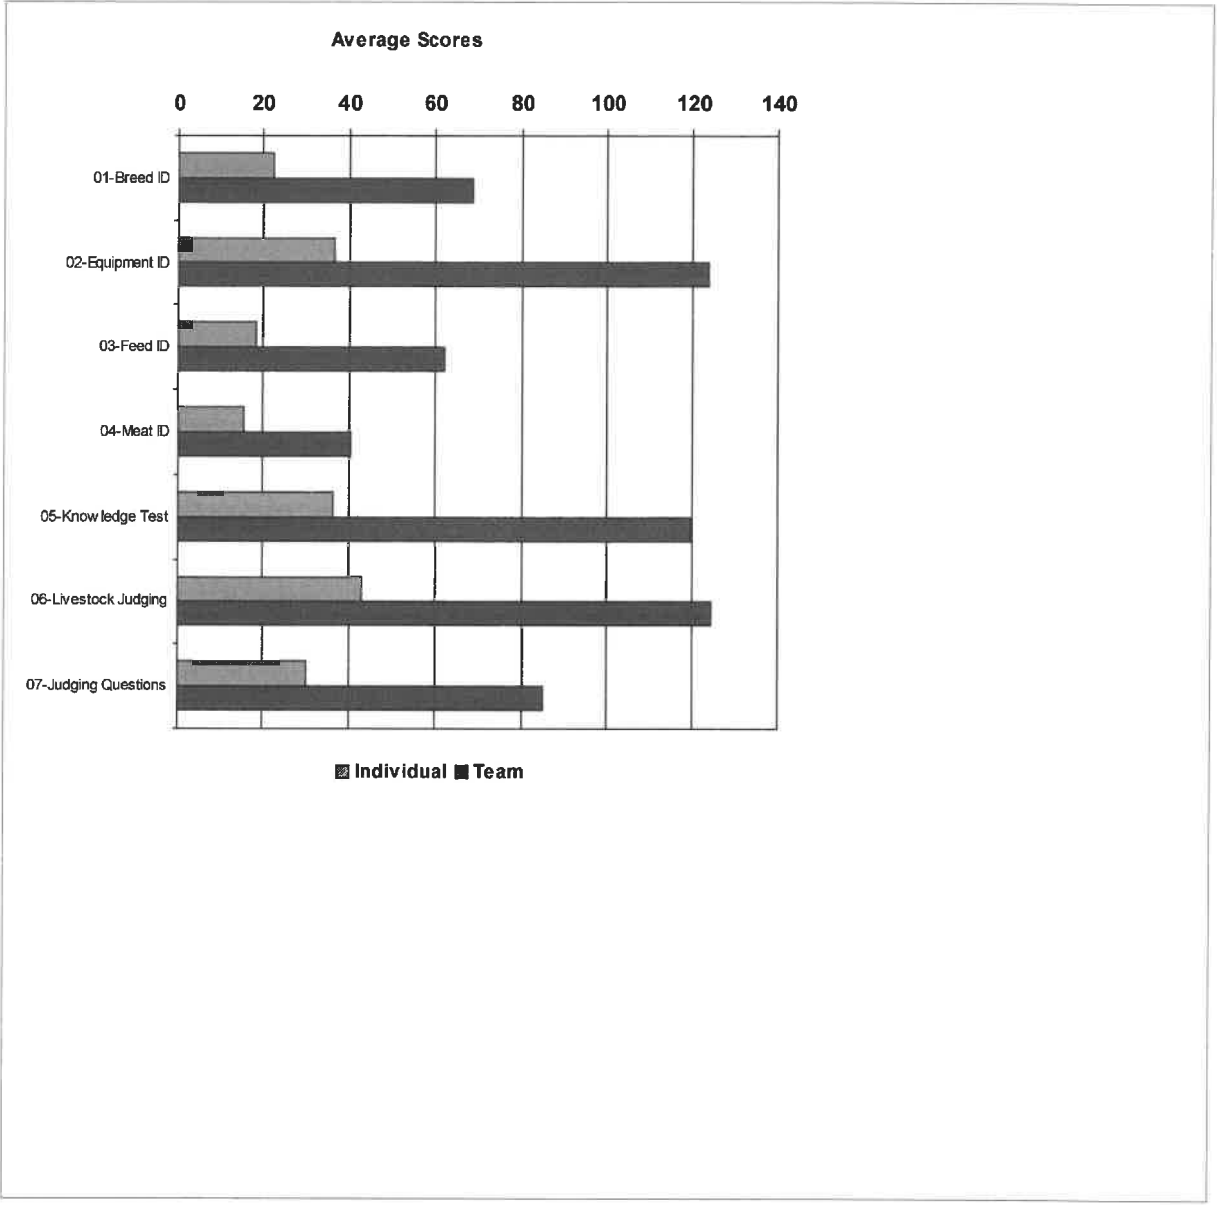

Contest Summary

Individual						
Class	Max Possible	Min	Max	Expected Range*		Average
01-Breed ID	60	0	56	10	35	22
02-Equipment ID	60	0	60	20	53	37
03-Feed ID	60	0	46	7	30	18
04-Meat ID	60	0	55	2	29	15
05-Knowledge Test	60	18	60	27	46	36
06-Livestock Judging	50	17	50	35	51	43
07-Judging Questions	50	10	50	17	43	30
Total	400	100	340	142	262	202

Team						
Class	Max Possible	Min	Max	Expected Range*		Average
01-Breed ID	180	18	140	35	102	69
02-Equipment ID	180	68	152	93	154	124
03-Feed ID	180	32	108	39	85	62
04-Meat ID	180	13	73	15	65	40
05-Knowledge Test	180	88	152	100	140	120
06-Livestock Judging	150	107	143	111	138	125
07-Judging Questions	150	40	140	49	121	85
Total	1200	414	957	517	838	678

*Expected Range is one SD above and below the average

*Expected Range is one SD above and below the average