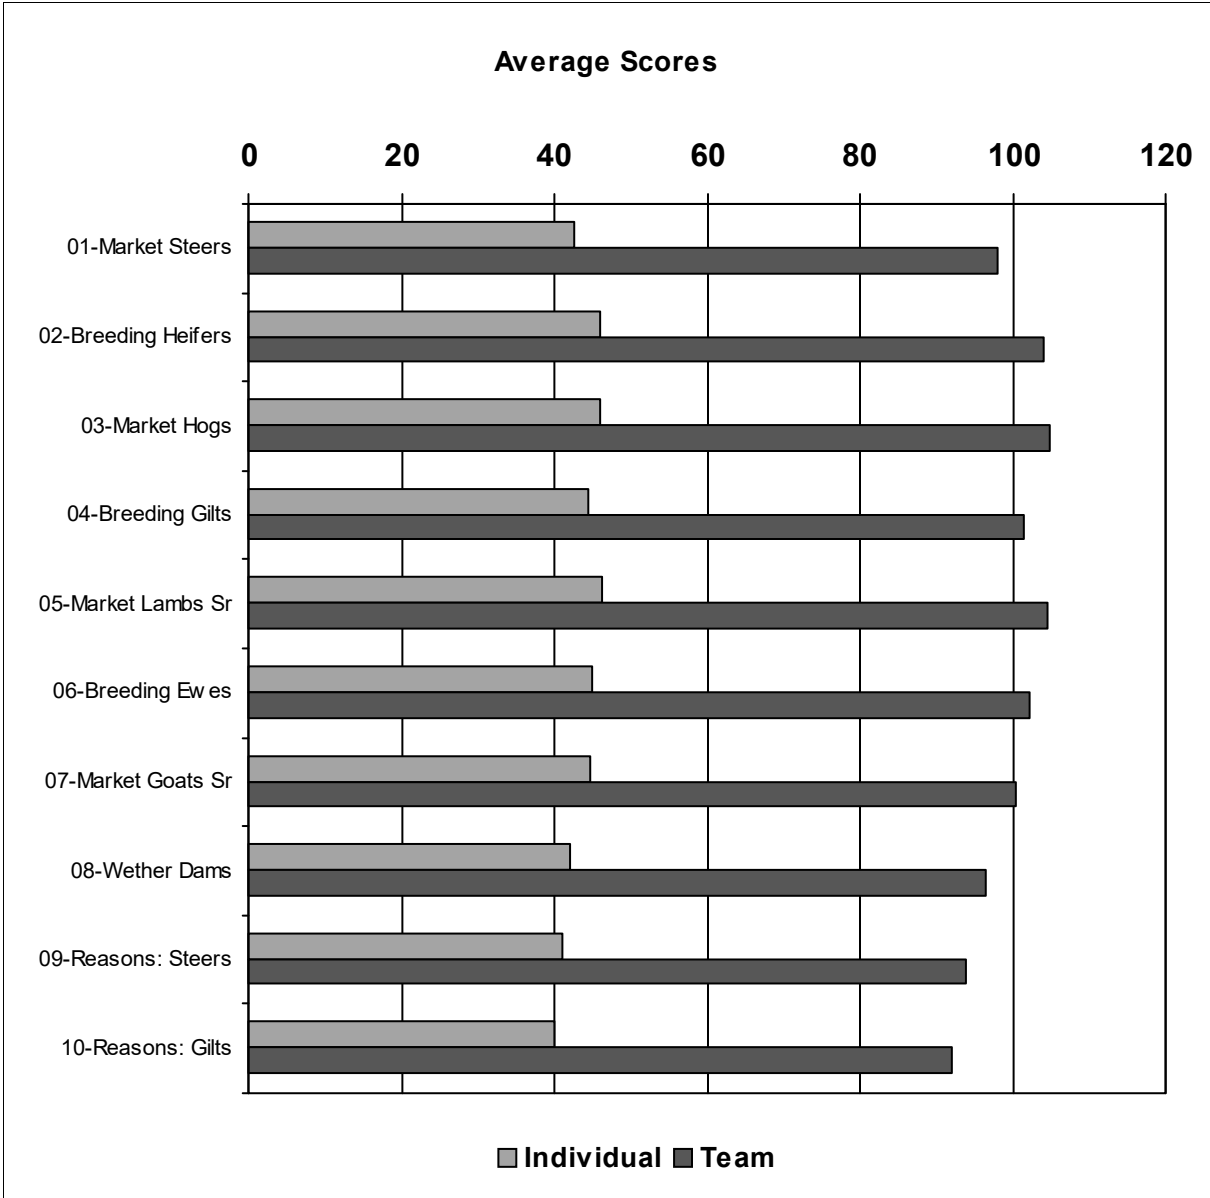

*Expected Range is one SD above and below the average

2024 Arizona National Livestock Show

Livestock Judging - Senior

Sub Contest	Placing Name	Score	Team
Sheep/Goats	1 Percy Torrez	200	Dewitt Co Livestock
	2 Blake Burns	200	Eastland FFA
	3 Liam Morris	198	Fort Defiance FFA A
	4 Gabby Howell	196	Durant FFA A
	5 Felicity Hoodenpyle	196	Waddell Hoofprints A
Swine	1 Bridger Lott	147	Hydro-Eakly FFA
	2 Wyatt Luddeke	146	Cuero FFA
	3 Brayson Burch	144	Erath County 4-H A
	4 Paisley Groschke	143	Robertson Co 4H
	5 Lacy Conlan	143	Atascadero FFA
Beef	1 Paxton Hovley	147	Gem County B
	2 Paisley Groschke	146	Robertson Co 4H
	3 Ellie Hensley	146	Unicoi 4H
	4 Wyatt Luddeke	146	Cuero FFA
	5 Blair Sanchez	146	Mohave Trailblazers
Reasons	1 Paisley Groschke	97	Robertson Co 4H
	2 Wyatt Luddeke	97	Cuero FFA
	3 Blair Sanchez	95	Mohave Trailblazers
	4 Ellie Hensley	95	Unicoi 4H
	5 Bridger Lott	94	Hydro-Eakly FFA