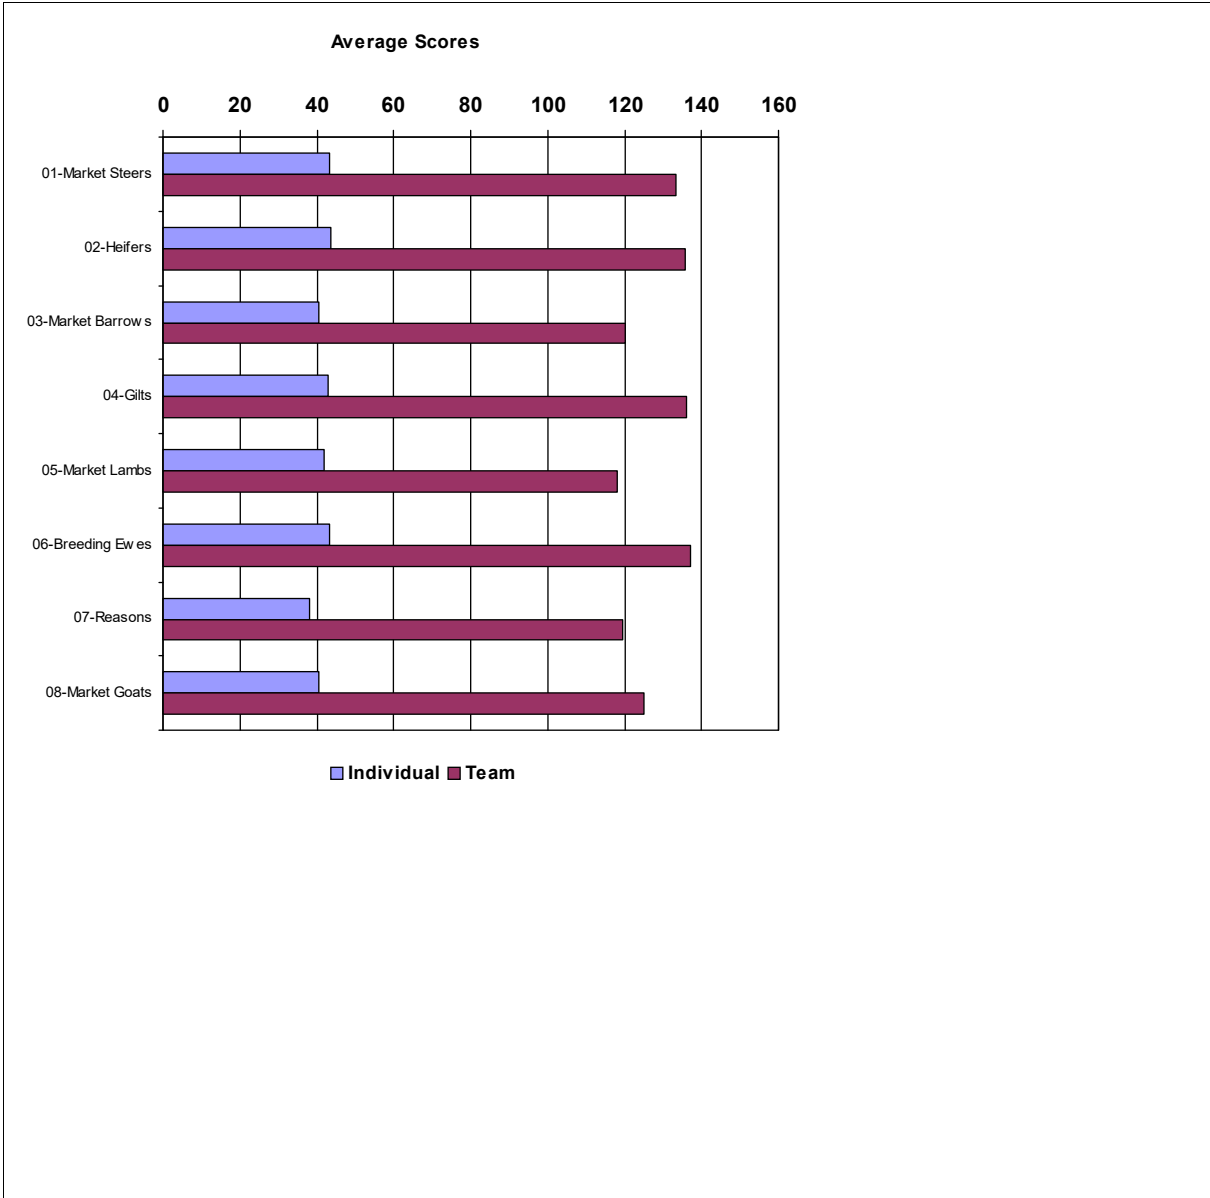

*Expected Range is one SD above and below the average

Individual Results

	Market Steers	Heifers	Market Barrows	Gilts	Market Lambs	Breeding Ewes	Reasons	Market Goats	Tie	Total	Place

Group: Senior

AAEC Mesa FFA

Drace Slade	43	46	43	46	34	24	37	50	37	<u>1003</u>	<u>5</u>
Grace Beimfohr	43	40	23	40	26	50	37	47	37	323*	26
Kayleigh Stearman	48	50	32	50	31	48	34	42	34	306	30
Selah Rae Graves	50	48	47	46	26	44	38	46	38	335*	22
										345*	14

AAEC Prescott Valley

Bailey Welch	34	46	50	50	46	42	38	24	38	330	23
Hayden Morgan	50	40	48	48	26	44	39	48	39	343	17

Chino Valley FFA

Reno Halford	42	42	43	50	46	48	45	37	45	353	8

Duncan 4H/FFA

Elizabeth Basteen	43	42	47	50	40	48	39	31	39	<u>1057</u>	<u>2</u>
Kristen Dominguez	34	40	50	48	46	46	47	38	47	340	21
Shaylynn Rhoton	40	50	31	50	49	50	38	38	47	349*	12
Tim Lunt	47	42	41	50	44	48	44	46	44	346*	13
										362*	2

Mustang 4H

Laura Keith	48	46	26	48	49	46	35	46	35	344	15

Odyssey 4H

Ashlynn Richardson	50	50	30	48	49	44	37	42	37	<u>1035</u>	<u>3</u>
										350*	11