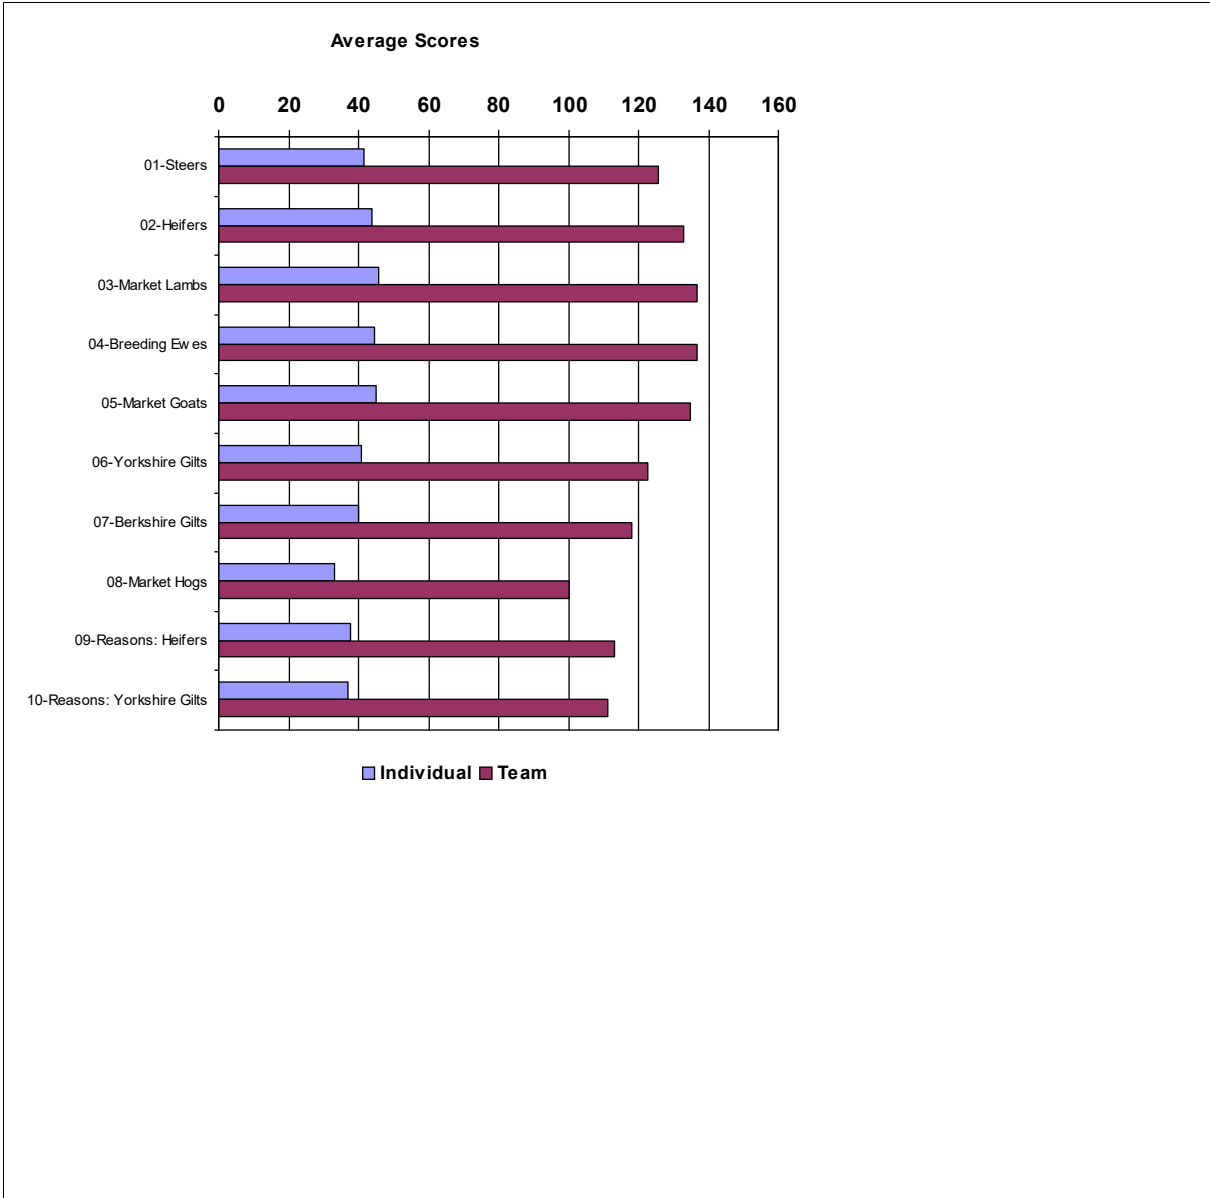

Contest Summary

Individual						
Class	Max Possible	Min	Max	Expected Range*		Average
01-Steers	50	12	50	31	52	41
02-Heifers	50	0	50	36	52	44
03-Market Lambs	50	12	50	39	52	46
04-Breeding Ewes	50	10	50	37	53	45
05-Market Goats	50	12	50	38	52	45
06-Yorkshire Gilts	50	18	50	32	49	41
07-Berkshire Gilts	50	22	50	32	48	40
08-Market Hogs	50	18	50	24	42	33
09-Reasons: Heifers	50	0	49	29	47	38
10-Reasons: Yorkshire Gilts	50	0	49	27	47	37
Total	500	227	479	362	457	409

Team						
Class	Max Possible	Min	Max	Expected Range*		Average
01-Steers	150	75	150	104	147	126
02-Heifers	150	82	150	116	151	133
03-Market Lambs	150	99	150	124	150	137
04-Breeding Ewes	150	62	150	120	153	137
05-Market Goats	150	94	150	122	148	135
06-Yorkshire Gilts	150	66	148	106	139	123
07-Berkshire Gilts	150	80	148	102	134	118
08-Market Hogs	150	62	146	81	120	100
09-Reasons: Heifers	150	0	140	89	137	113
10-Reasons: Yorkshire Gilts	150	0	142	86	137	111
Total	1500	885	1425	1110	1355	1232

*Expected Range is one SD above and below the average

*Expected Range is one SD above and below the average