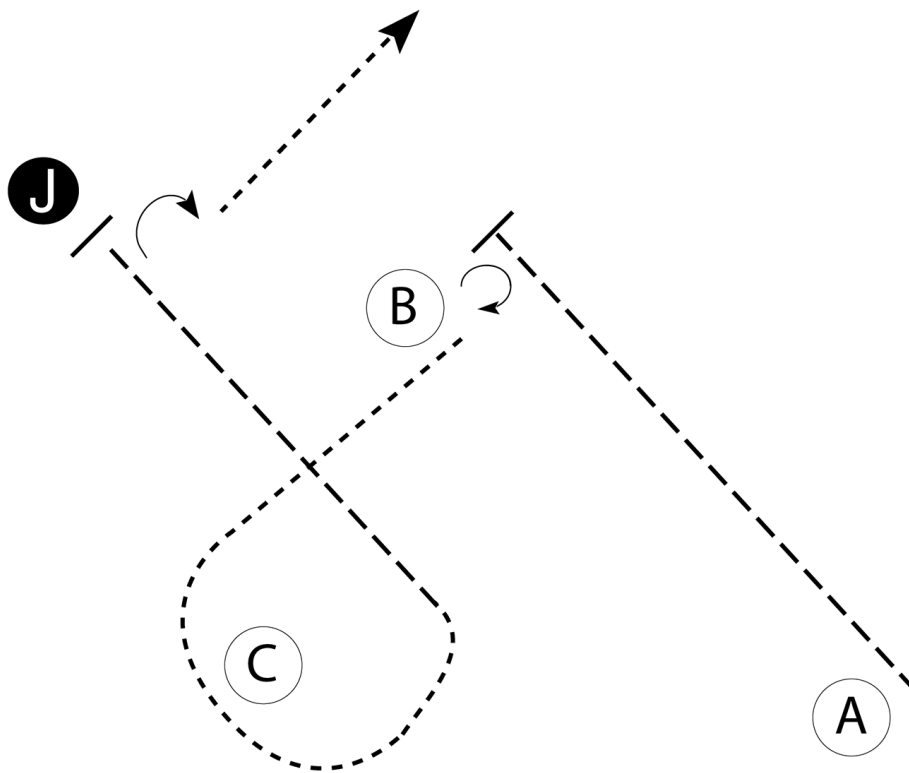

AZ National Horse Show Off Circuit

Showmanship 13 & Under (13 & Under)

w w w . H o r s e S h o w P a t t e r n s . c o m

w w w . H o r s e S h o w P a t t e r n s . c o m

Be ready at A.

1. Trot from A to B.
2. Continue the trot in a square corner toward Judge.
3. Trot halfway to the Judge as shown.
4. Walk halfway to Judge.
5. Stop and set up for inspection.
6. When dismissed, exit at a walk as shown.

w w w . H o r s e S h o w P a t t e r n s . c o m

1. Be ready at A
2. Trot around B and to C
3. Break to a walk and walk around C to D
4. Turn 90 degrees and walk to Judge
5. Stop and set up for inspection
6. When dismissed, turn 90 degrees and trot away from judge

Walk	-----
Trot	- - - - -
Back	←
Marker	ⓑ
Judge	ⓐ

[S/1-16]

Pattern Provided by:
Arizona National

AZ National Horse Show Off Circuit

Showmanship 18 & Up (18 & Up)

Be ready at A.

1. Trot from A to B.
2. Stop just before B and perform a 270 degree turn.
3. Walk to and around C as shown.
4. Trot to judge.
5. Stop and set up for inspection.
6. When dismissed, perform a 90 degree turn and walk away.

Follow the instructions of your ring steward.

[S/2-47]

Pattern Provided by:
Arizona National

AZ National Horse Show Off Circuit

Hunter Hack Cross Rail (All Ages)

w w w . H o r s e S h o w P a t t e r n s . c o m