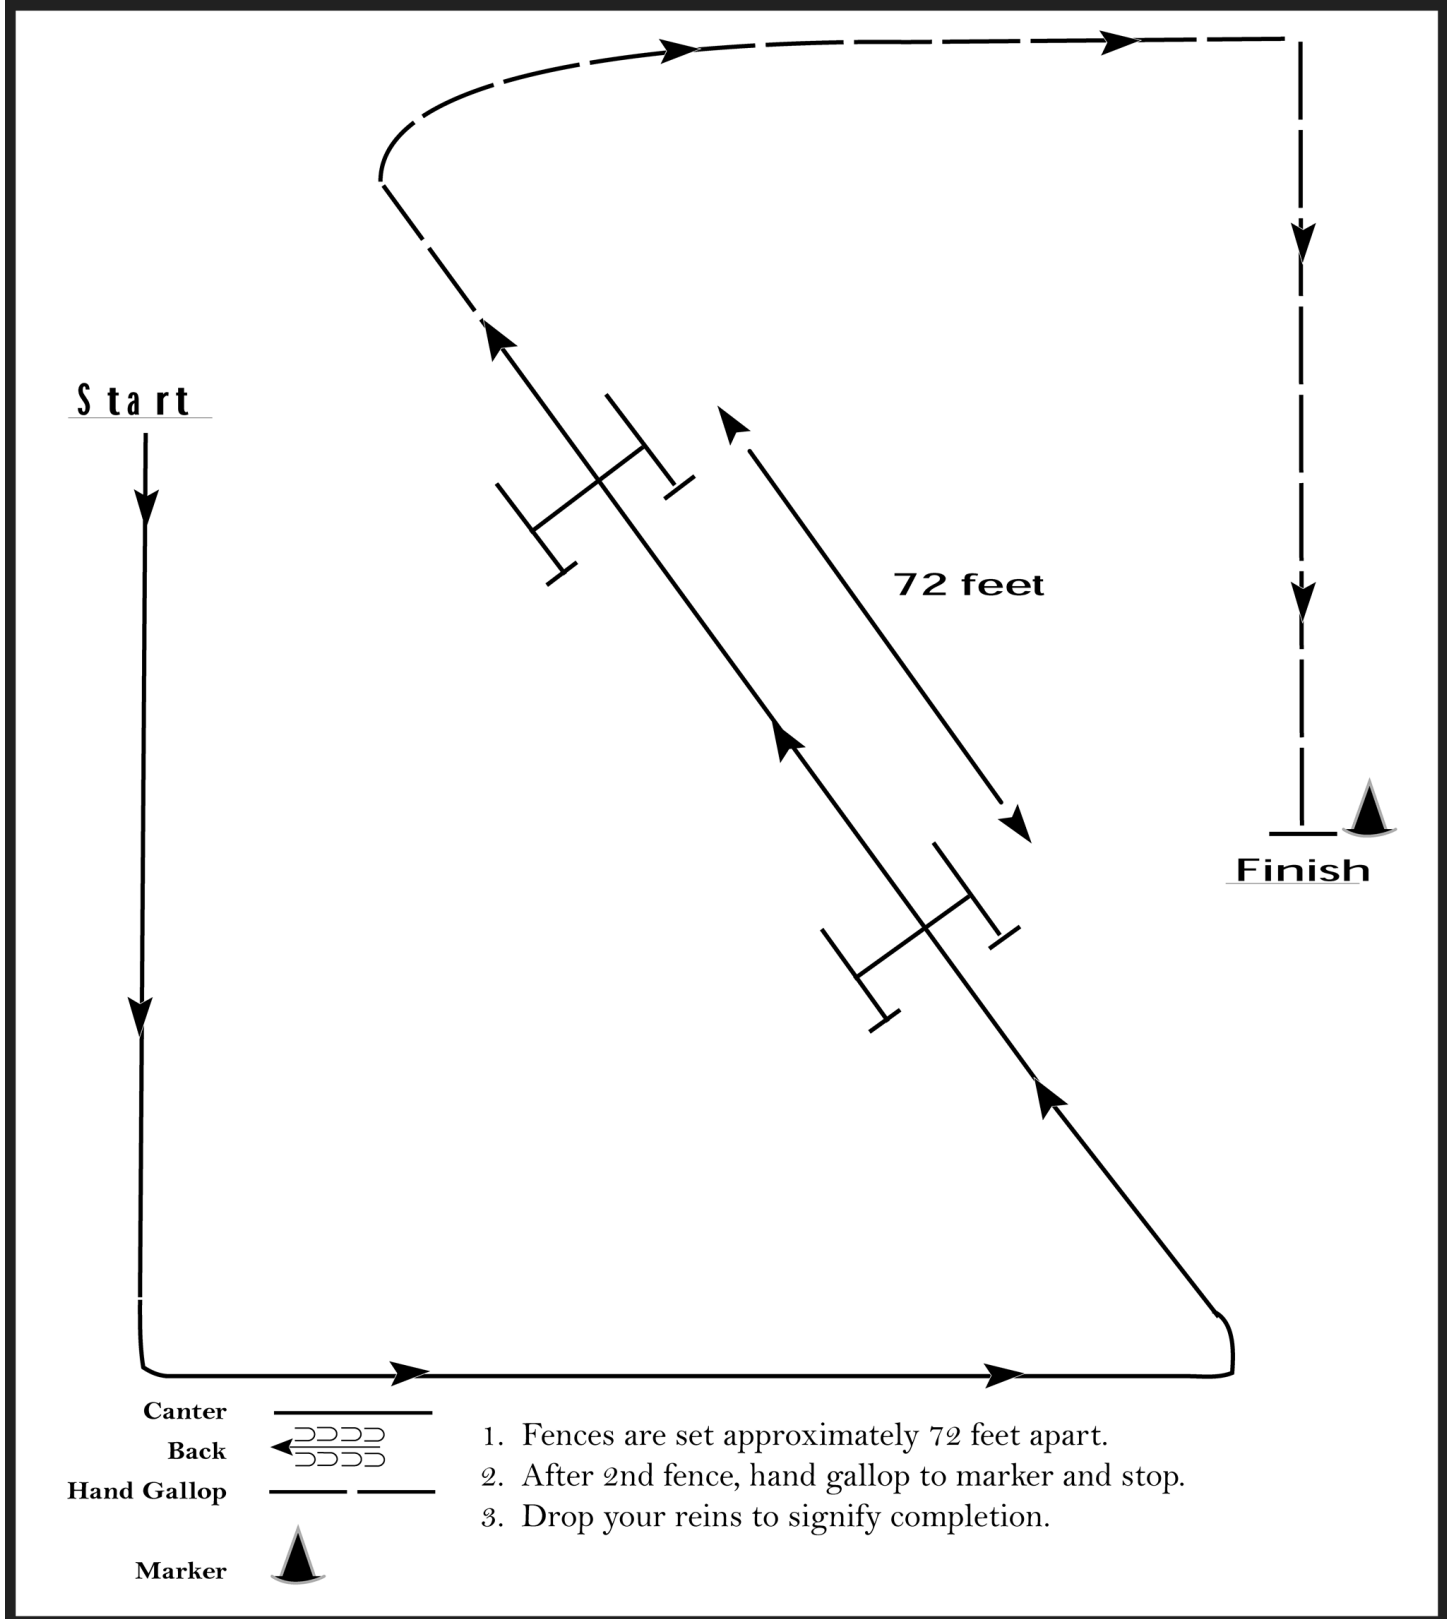

AZ National Horse Show Off Circuit

Hunter Hack Cross Rail (All Ages)

w w w . H o r s e S h o w P a t t e r n s . c o m

w w w . H o r s e S h o w P a t t e r n s . c o m

[HH/72-11]

Pattern Provided by:
Arizona National