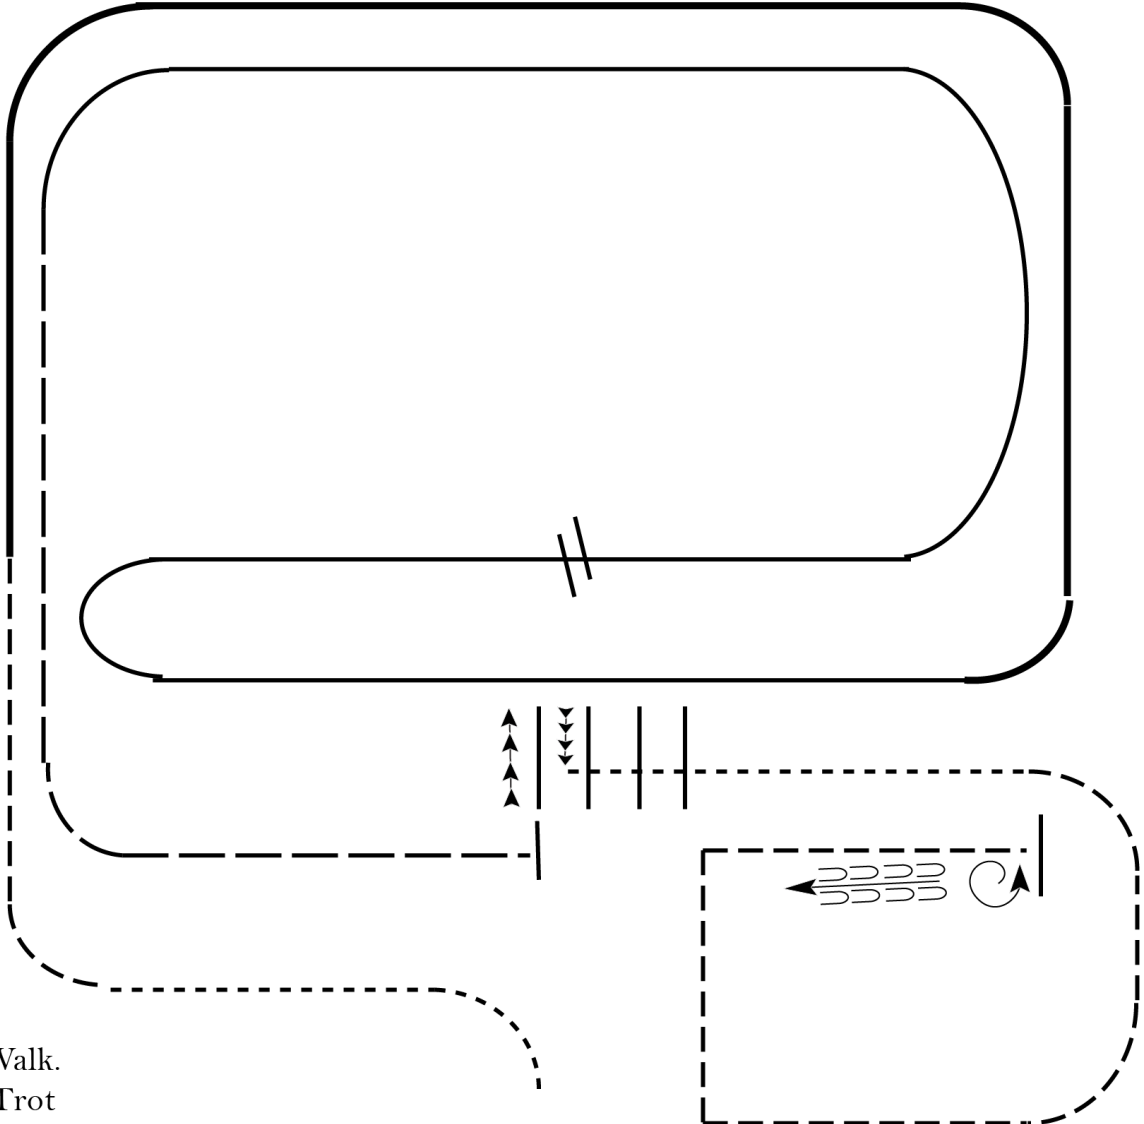

AZ National Horse Show Off Circuit

Ranch Riding 18 & Up (18 & Up)

w w w . H o r s e S h o w P a t t e r n s . c o m

w w w . H o r s e S h o w P a t t e r n s . c o m

1. Walk.
2. Trot
3. Extended lope-right lead
4. Lope right lead
5. Change leads (simple or flying)
6. Lope left lead
7. Extended trot
8. Stop, side pass left, side pass right, 1/2 way
9. Walk over logs
10. Walk
11. Trot square
12. Stop, 360 degree turn left, back

Walk	-----
Jog	- - - - -
Extended Jog	-----
Lope	|||||
Lead Change	||| /
Back	←←← ←←←
Marker	ⓑ

[RR/5]

Pattern Provided by:
Arizona National