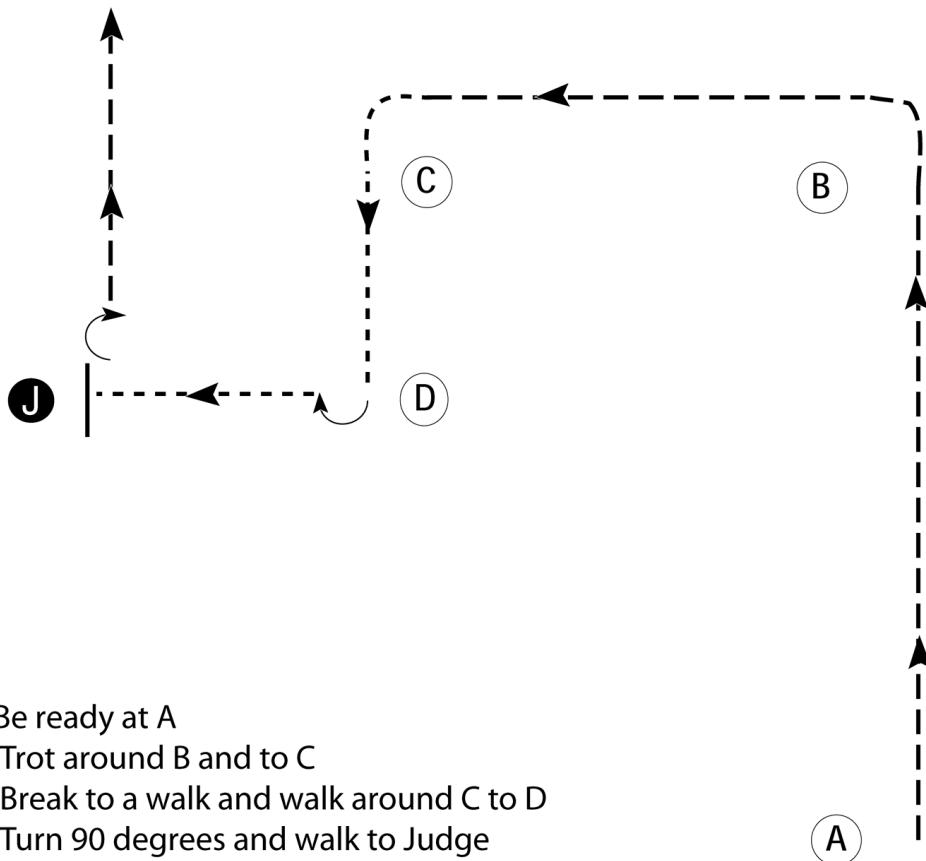

AZ National Horse Show Off Circuit

Showmanship 13 & Under (13 & Under)

w w w . H o r s e S h o w P a t t e r n s . c o m

w w w . H o r s e S h o w P a t t e r n s . c o m

Be ready at A.

1. Trot from A to B.
2. Continue the trot in a square corner toward Judge.
3. Trot halfway to the Judge as shown.
4. Walk halfway to Judge.
5. Stop and set up for inspection.
6. When dismissed, exit at a walk as shown.

- Walk -----
Trot - - - - -
Back ← ⊞ ⊞ ⊞ ⊞
Marker ○ B
Judge ● J

[S/WT-92]

Pattern Provided by:
Arizona National

AZ National Horse Show Off Circuit

Showmanship 14-17 (14-17)

w w w . H o r s e S h o w P a t t e r n s . c o m

w w w . H o r s e S h o w P a t t e r n s . c o m

1. Be ready at A
2. Trot around B and to C
3. Break to a walk and walk around C to D
4. Turn 90 degrees and walk to Judge
5. Stop and set up for inspection
6. When dismissed, turn 90 degrees and trot away from judge

Walk	-----
Trot	- - - - -
Back	←
Marker	ⓑ
Judge	ⓐ

[S/1-16]

Pattern Provided by:
Arizona National

AZ National Horse Show Off Circuit

Showmanship 18 & Up (18 & Up)

Be ready at A.

1. Trot from A to B.
2. Stop just before B and perform a 270 degree turn.
3. Walk to and around C as shown.
4. Trot to judge.
5. Stop and set up for inspection.
6. When dismissed, perform a 90 degree turn and walk away.