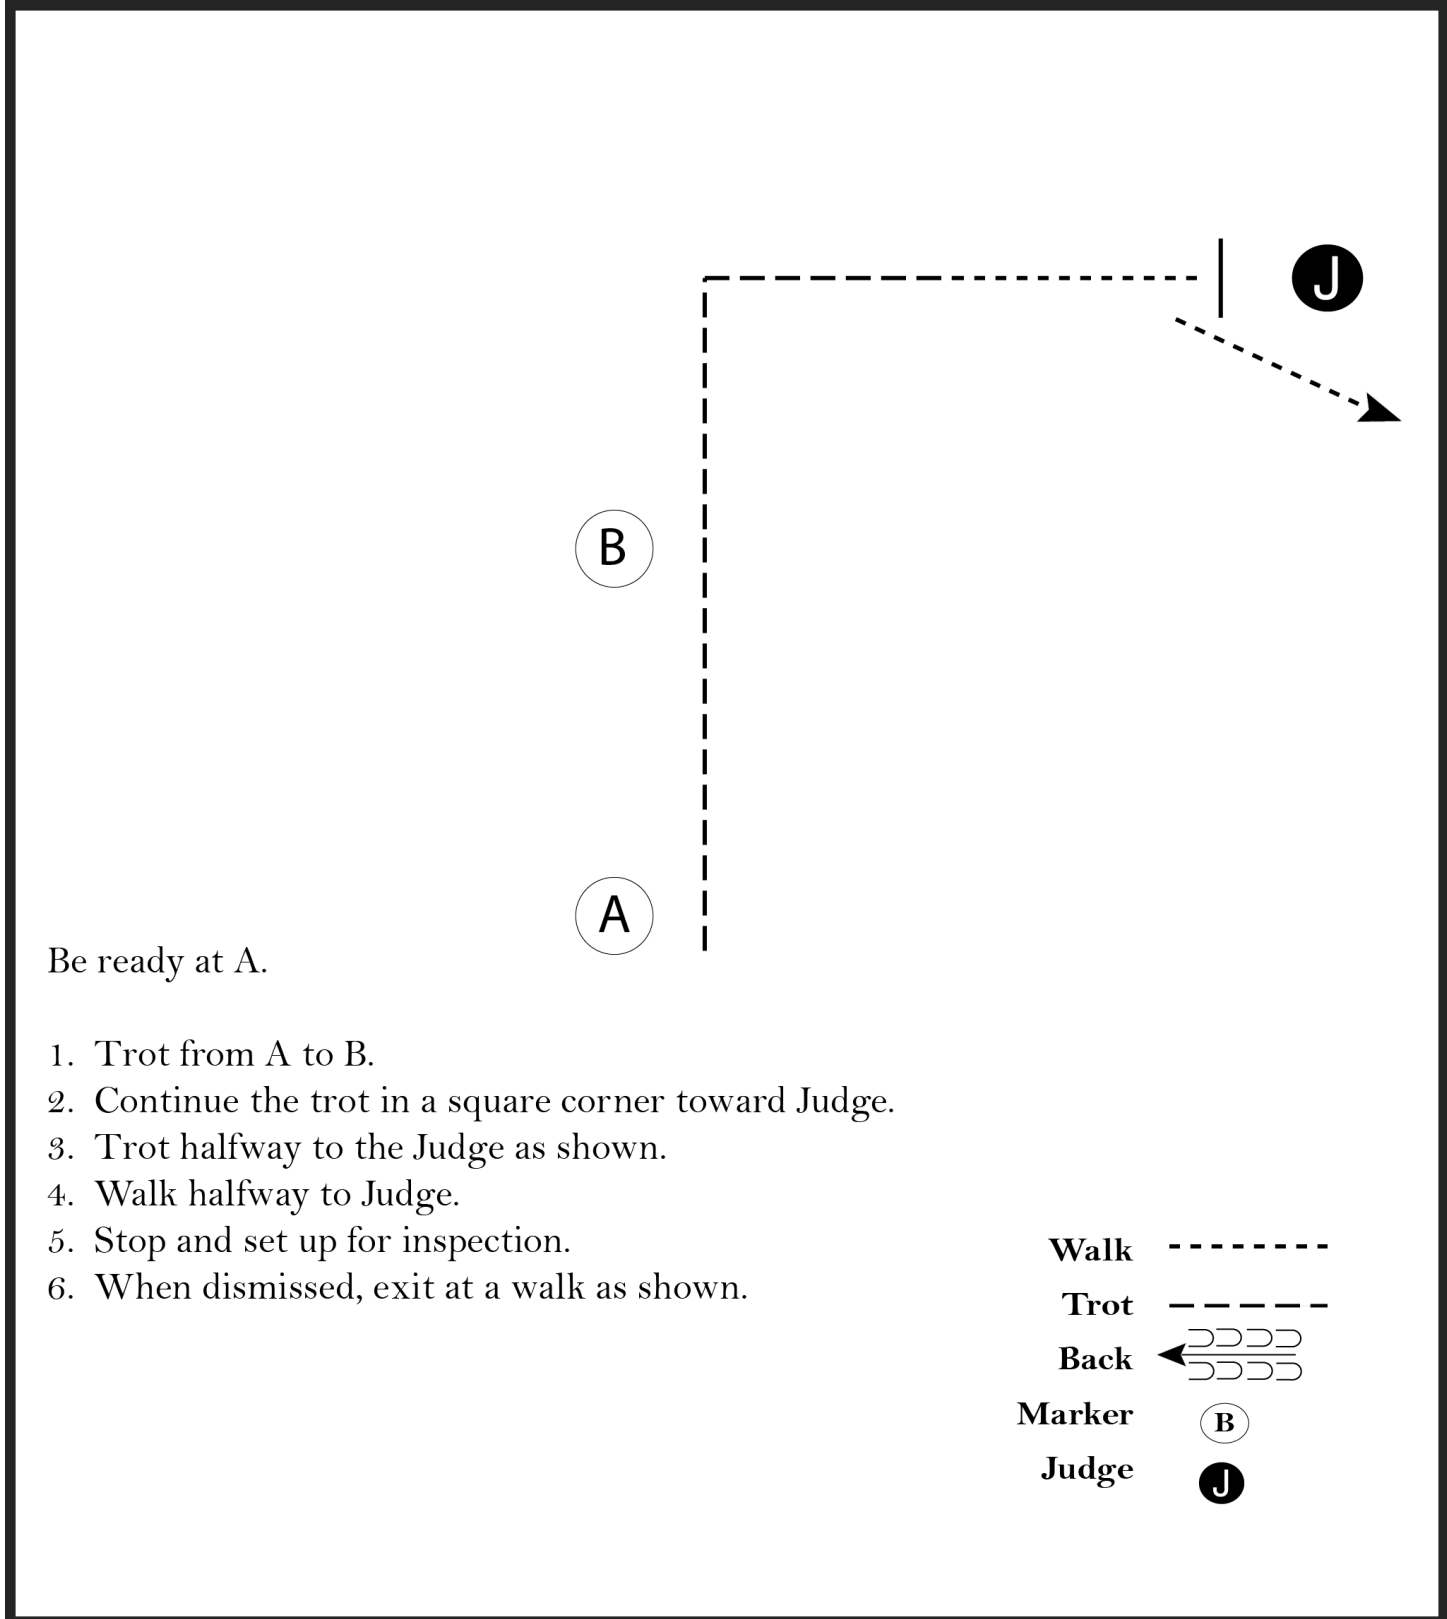

AZ National Horse Show Off Circuit

Showmanship 13 & Under (13 & Under)

w w w . H o r s e S h o w P a t t e r n s . c o m

w w w . H o r s e S h o w P a t t e r n s . c o m

Be ready at A.

1. Trot from A to B.
2. Continue the trot in a square corner toward Judge.
3. Trot halfway to the Judge as shown.
4. Walk halfway to Judge.
5. Stop and set up for inspection.
6. When dismissed, exit at a walk as shown.

- Walk -----
Trot - - - - -
Back ← ⊞ ⊞ ⊞ ⊞
Marker ○ B
Judge ● J

[S/WT-92]

Pattern Provided by:
Arizona National

AZ National Horse Show Off Circuit

Showmanship 14-17 (14-17)

w w w . H o r s e S h o w P a t t e r n s . c o m

Walk	-----
Trot	- - - - -
Back	←
Marker	ⓑ
Judge	ⓐ

[S/1-16]

Pattern Provided by:
Arizona National

AZ National Horse Show Off Circuit

Showmanship 18 & Up (18 & Up)

Be ready at A.

1. Trot from A to B.
2. Stop just before B and perform a 270 degree turn.
3. Walk to and around C as shown.
4. Trot to judge.
5. Stop and set up for inspection.
6. When dismissed, perform a 90 degree turn and walk away.