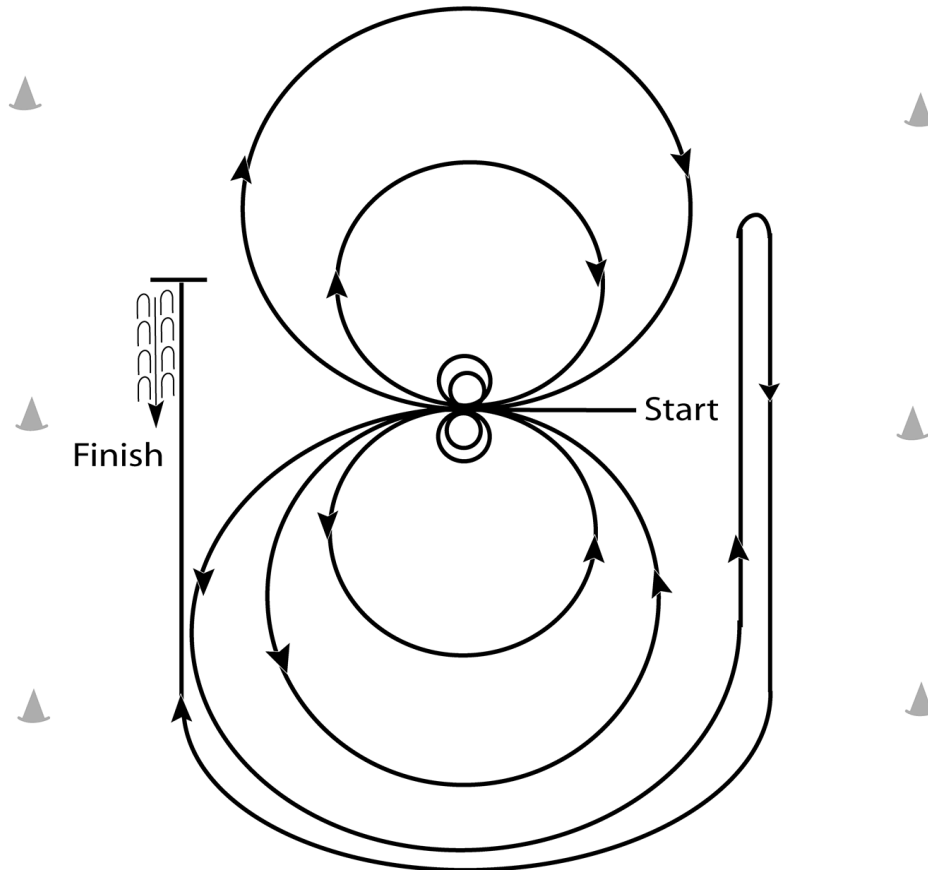

Walk	-----
Jog	- - - - -
Extended Jog	-----
Lope	
Lead Change	///
Back	←←←←←
Marker	ⓑ

[RR/4]

Pattern Provided by:
Arizona National

AZ National Horse Show Off Circuit

Ranch Riding 18 & Up (18 & Up)

w w w . H o r s e S h o w P a t t e r n s . c o m

w w w . H o r s e S h o w P a t t e r n s . c o m

1. Walk.
2. Trot
3. Extended lope-right lead
4. Lope right lead
5. Change leads (simple or flying)
6. Lope left lead
7. Extended trot
8. Stop, side pass left, side pass right, 1/2 way
9. Walk over logs
10. Walk
11. Trot square
12. Stop, 360 degree turn left, back

Walk	-----
Jog	- - - - -
Extended Jog	-----
Lope	
Lead Change	 /
Back	←←← ←←←
Marker	ⓑ

[RR/5]

Pattern Provided by:
Arizona National

AZ National Horse Show Off Circuit

Reining (All Ages)

Horses may walk or trot to the center of the arena. Horses must walk or stop prior to starting the pattern. Begin at the center of the arena facing the left wall or fence.