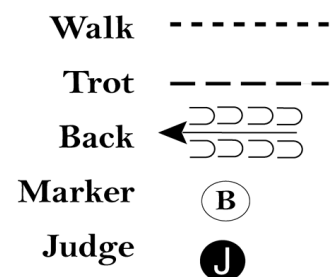

AZ National Horse Show Off Circuit

Showmanship 13 & Under (13 & Under)

w w w . H o r s e S h o w P a t t e r n s . c o m

w w w . H o r s e S h o w P a t t e r n s . c o m

Be ready at A.

1. Trot from A to B.
2. Continue the trot in a square corner toward Judge.
3. Trot halfway to the Judge as shown.
4. Walk halfway to Judge.
5. Stop and set up for inspection.
6. When dismissed, exit at a walk as shown.

w w w . H o r s e S h o w P a t t e r n s . c o m

1. Be ready at A
2. Trot around B and to C
3. Break to a walk and walk around C to D
4. Turn 90 degrees and walk to Judge
5. Stop and set up for inspection
6. When dismissed, turn 90 degrees and trot away from judge

Walk	-----
Trot	- - - - -
Back	←
Marker	ⓑ
Judge	ⓐ

[S/1-16]

Pattern Provided by:
Arizona National

AZ National Horse Show Off Circuit

Showmanship 18 & Up (18 & Up)

Be ready at A.

1. Trot from A to B.
2. Stop just before B and perform a 270 degree turn.
3. Walk to and around C as shown.
4. Trot to judge.
5. Stop and set up for inspection.
6. When dismissed, perform a 90 degree turn and walk away.

Follow the instructions of your ring steward.

[S/2-47]

Pattern Provided by:
Arizona National

AZ National Horse Show Off Circuit

Hunter Hack Cross Rail (All Ages)

w w w . H o r s e S h o w P a t t e r n s . c o m