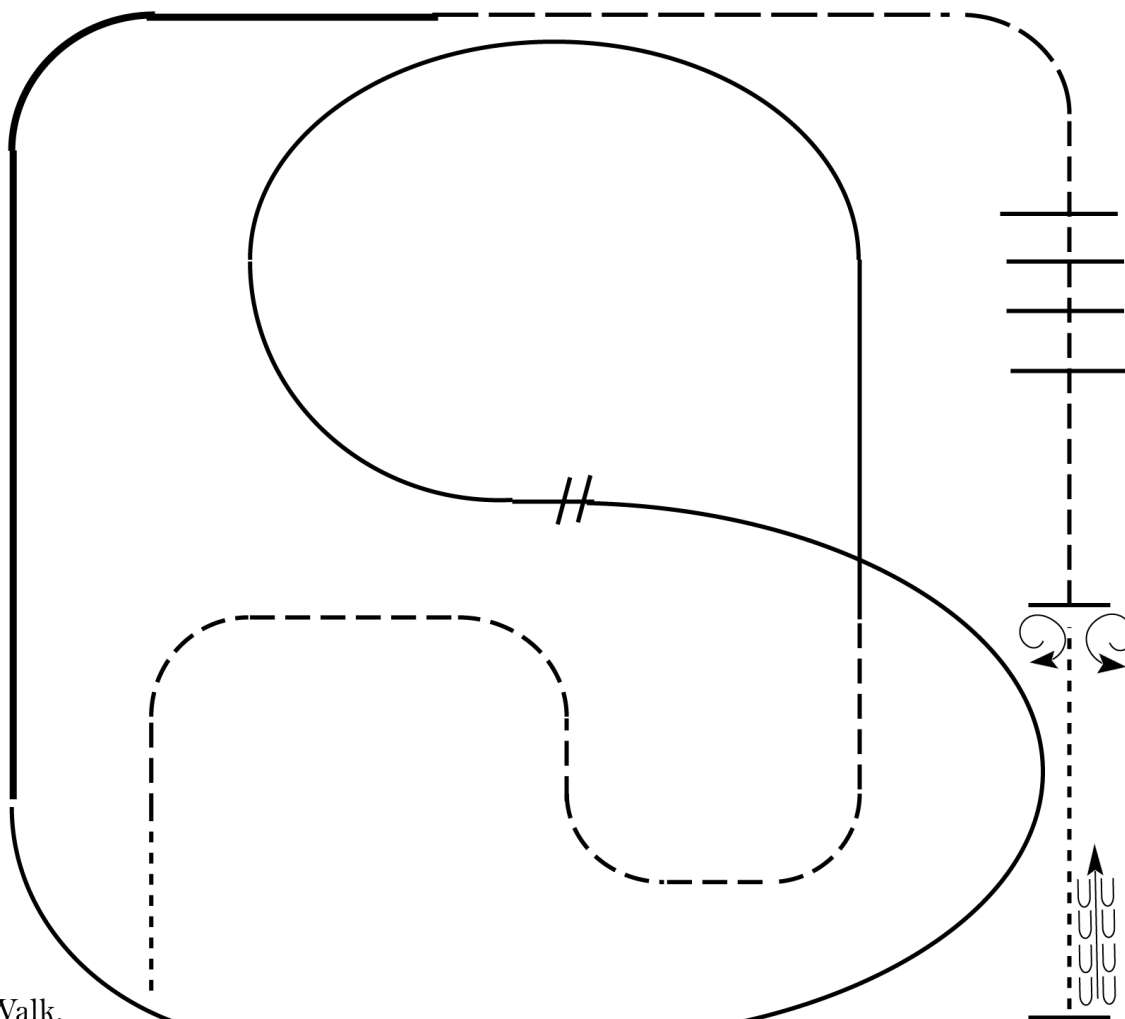

Walk	-----
Trot	- - - - -
Back	←
Marker	ⓑ
Judge	ⓐ

[S/1-16]

Pattern Provided by:
Arizona National

AZ National Horse Show Off Circuit

Showmanship 18 & Up (18 & Up)

Be ready at A.

1. Trot from A to B.
2. Stop just before B and perform a 270 degree turn.
3. Walk to and around C as shown.
4. Trot to judge.
5. Stop and set up for inspection.
6. When dismissed, perform a 90 degree turn and walk away.

w w w . H o r s e S h o w P a t t e r n s . c o m

[HH/72-11]

Pattern Provided by:
Arizona National

AZ National Horse Show Off Circuit

Ranch Riding 17 & Under (17 & Under)

www.HorseShowPatterns.com

www.HorseShowPatterns.com