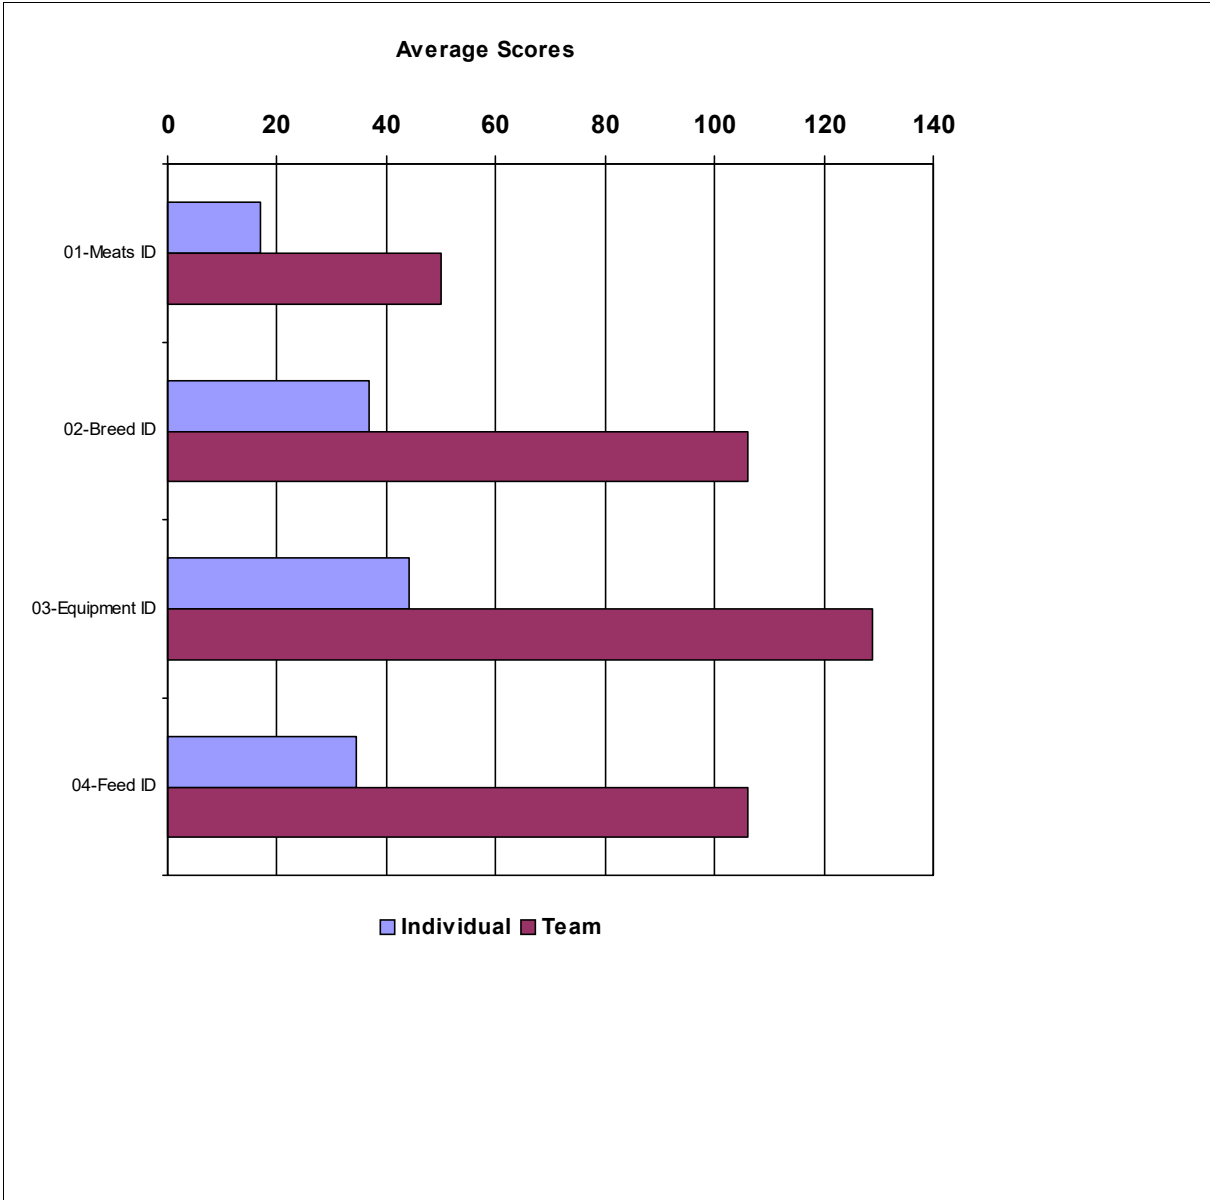

Contest Summary

Individual						
Class	Max Possible	Min	Max	Expected Range*		Average
01-Meats ID	50	0	35	6	28	17
02-Breed ID	50	10	50	22	51	37
03-Equipment ID	50	10	50	33	56	44
04-Feed ID	50	20	50	24	45	35
Total	200	45	185	97	168	133

Team						
Class	Max Possible	Min	Max	Expected Range*		Average
01-Meats ID	150	35	80	33	67	50
02-Breed ID	150	65	150	71	141	106
03-Equipment ID	150	110	150	112	146	129
04-Feed ID	150	65	140	76	136	106
Total	600	430	635	428	602	515

*Expected Range is one SD above and below the average

*Expected Range is one SD above and below the average

2021 Arizona National Livestock Show
Livestock SkillAThon - Junior

Advisor: Joshua Moore

Student Chair: Kate Leard