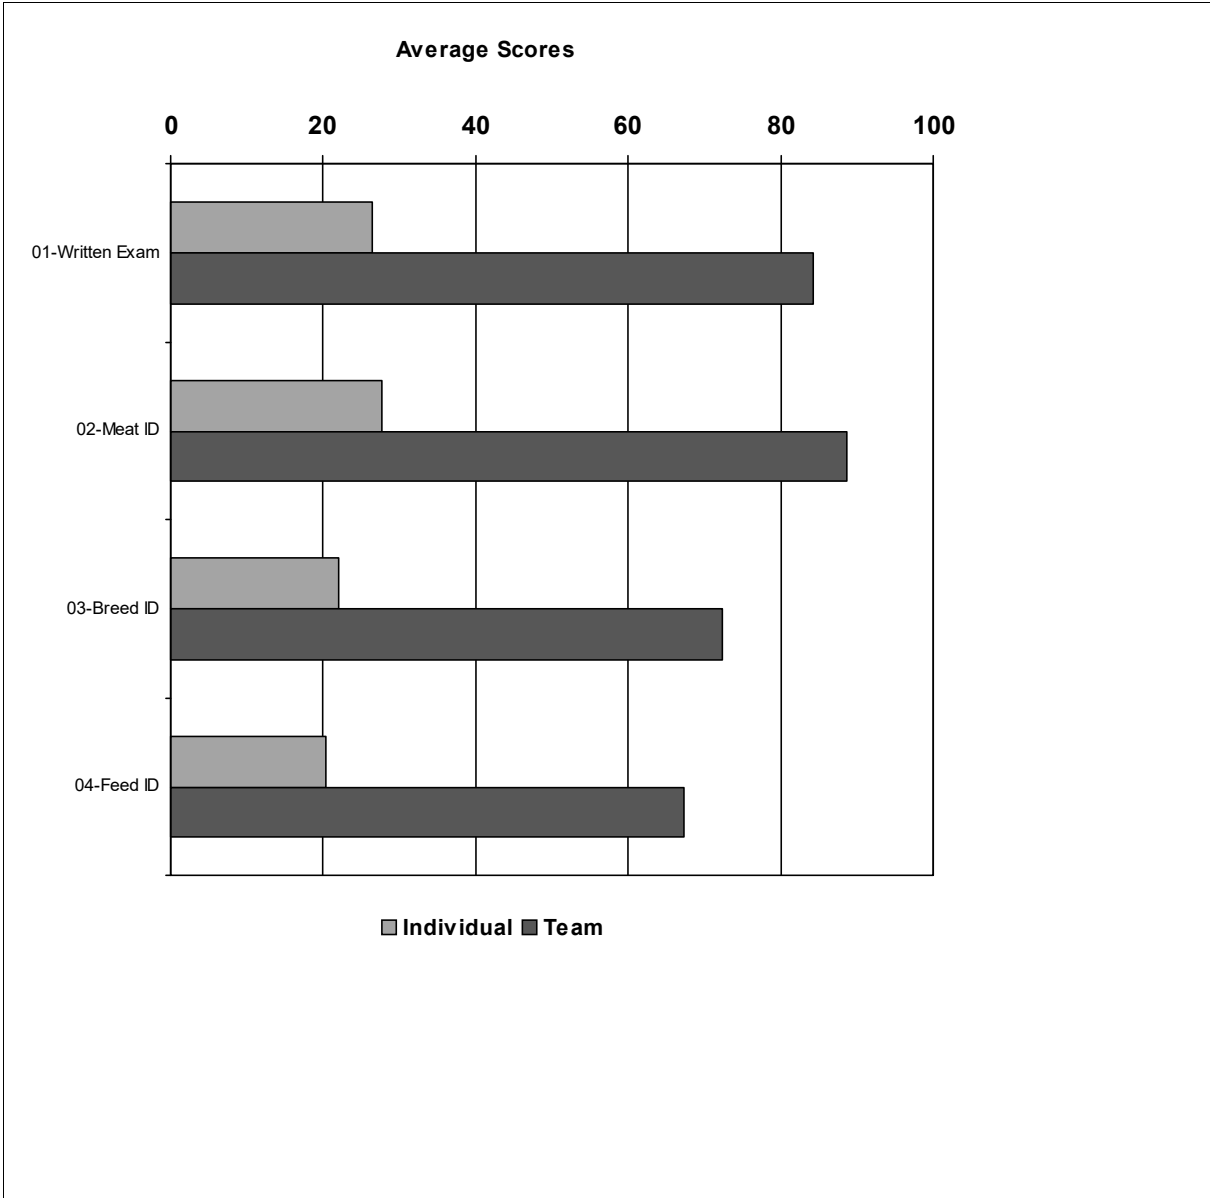

*Expected Range is one SD above and below the average

2021 Arizona National Livestock Show
Livestock SkillAThon - Senior
Default, AZ 4H

Advisor: Joshua Moore

Student Chair: Kate Leard

High Teams

Placing	Team
1	Highland FFA
2	Ohio Hi Point FFA
3	Dream Team FFA

High Individuals

Placing	Name / Team
1	Rebecca Scott / Highland FFA
2	Paden Dillard / Highland FFA
3	Bryant Crisler / Ohio Hi Point FFA
4	Lindsay Stoltz / Odyssey 4H
5	Dena Wilson / Ohio Hi Point FFA
6	Gabe Neff / Highland FFA
7	Cora McWhinney / Ohio Hi Point FFA
8	Cora McGibbon / Sahuarita Community 4H
9	Benjamin Coleman / Gilbert FFA
10	Cameron Shelton / Dream Team FFA

Teams: 3

Contestants: 11

Alternates: 5

Total: 16

Ties Broken by 1. Breed ID, Knowledge Exam

12/28/2021

2:02 PM